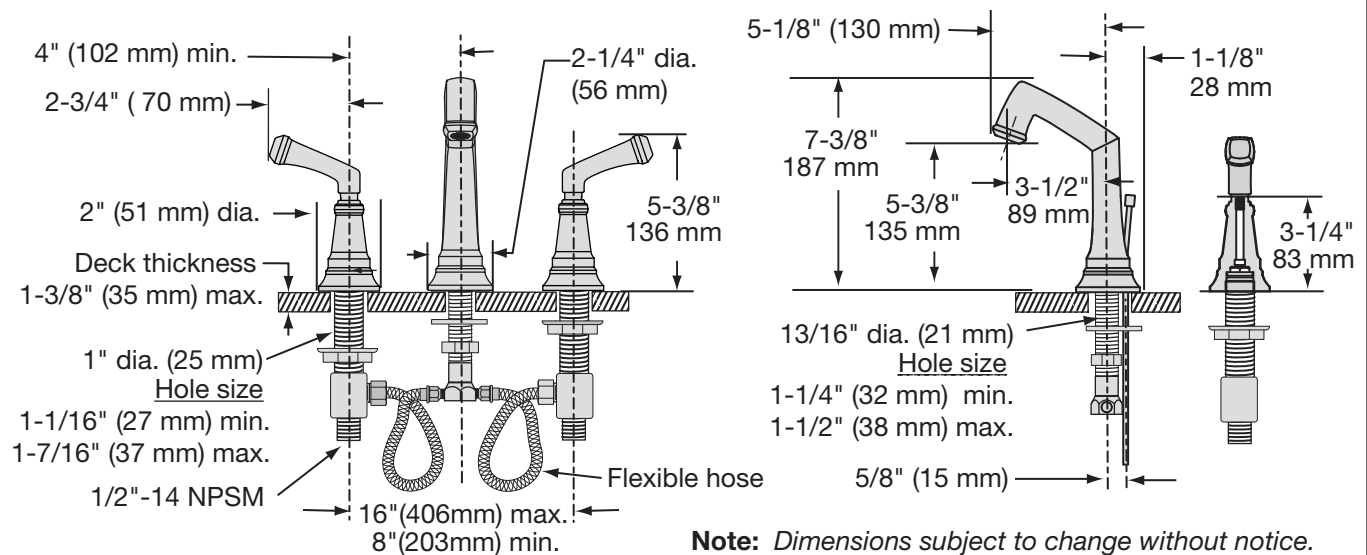

Dimensions Oxford Widespread Lavatory Faucet, SLW-4212

Symmons Industries, Inc. ■ 31 Brooks Drive ■ Braintree, MA 02184
(800) 796-6667, (781) 848-2250 ■ Fax (800) 961-9621, (781) 843-3849
Website: www.symmons.com ■ Email: customerservice@symmons.com

©2008 Symmons Industries, Inc. Printed in U.S.A. ■ 061008

SYMMONS®
the smart choice™